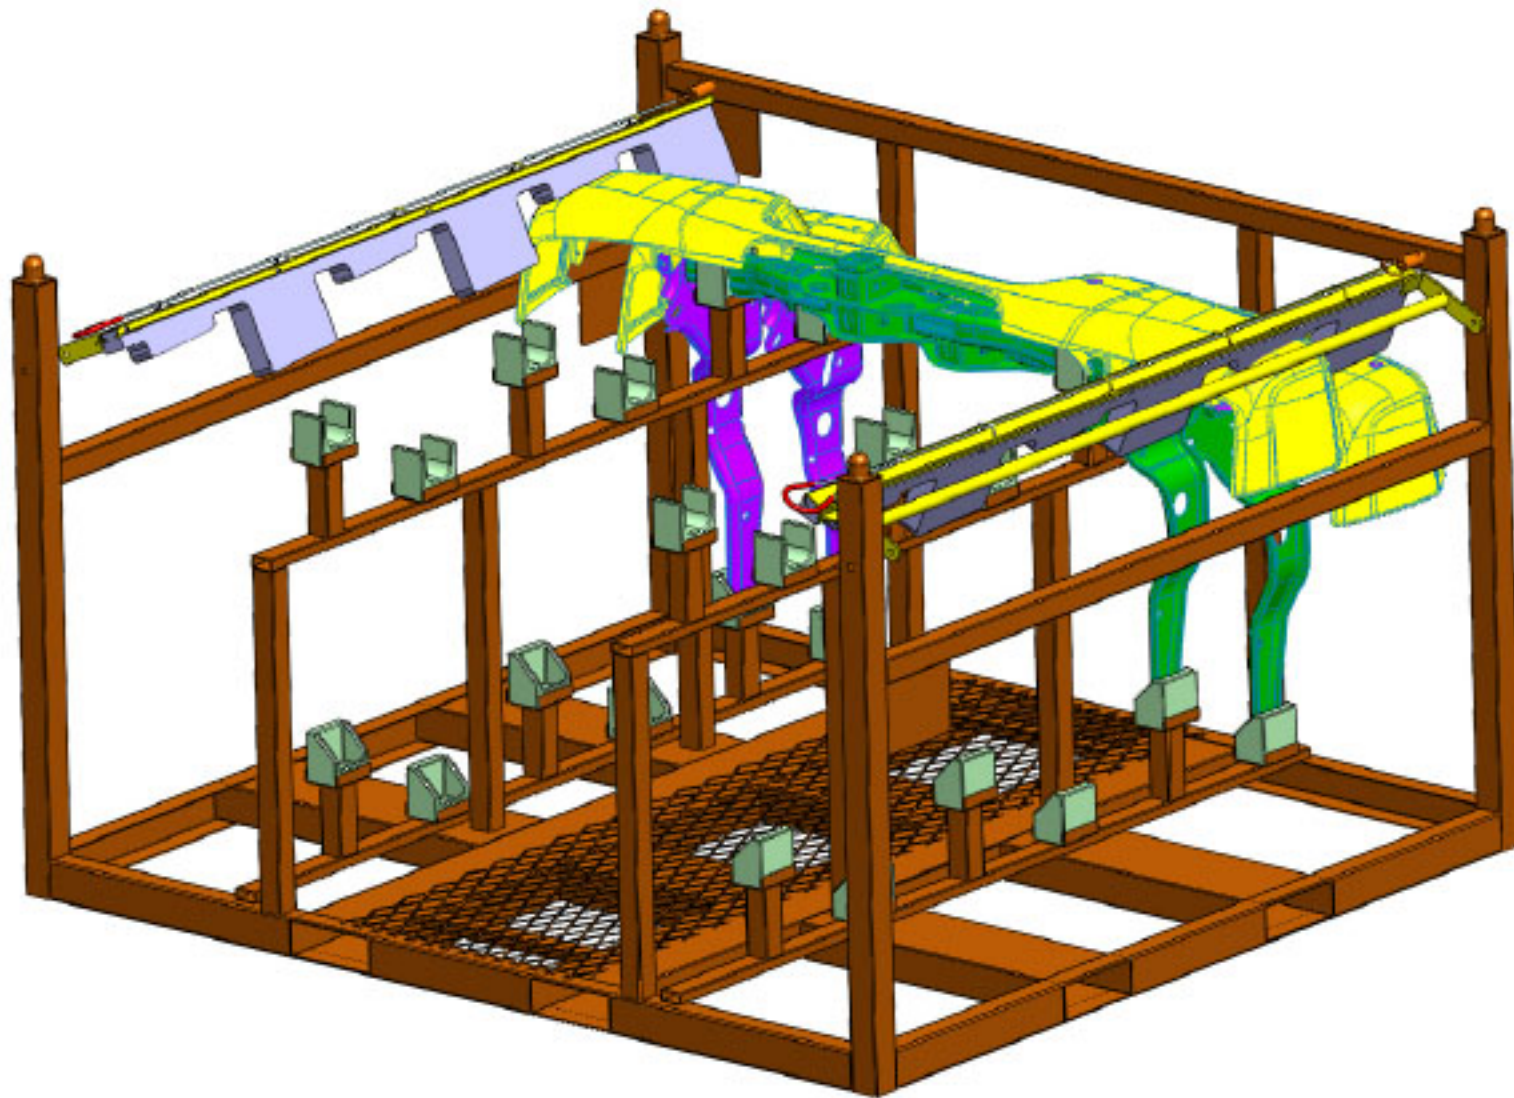

Bumper With Hitch (Concept) Rack

Rack Size: 85" x 77" x 52"
Rack Weight Empty: 625 lbs
Rack holds 6 parts
Up to 16 racks fit into a 53' trailer

Rack with Gates Closed

Rack with Gates Open

Designer: _____ Sheet(s): Sheet 2 of 2