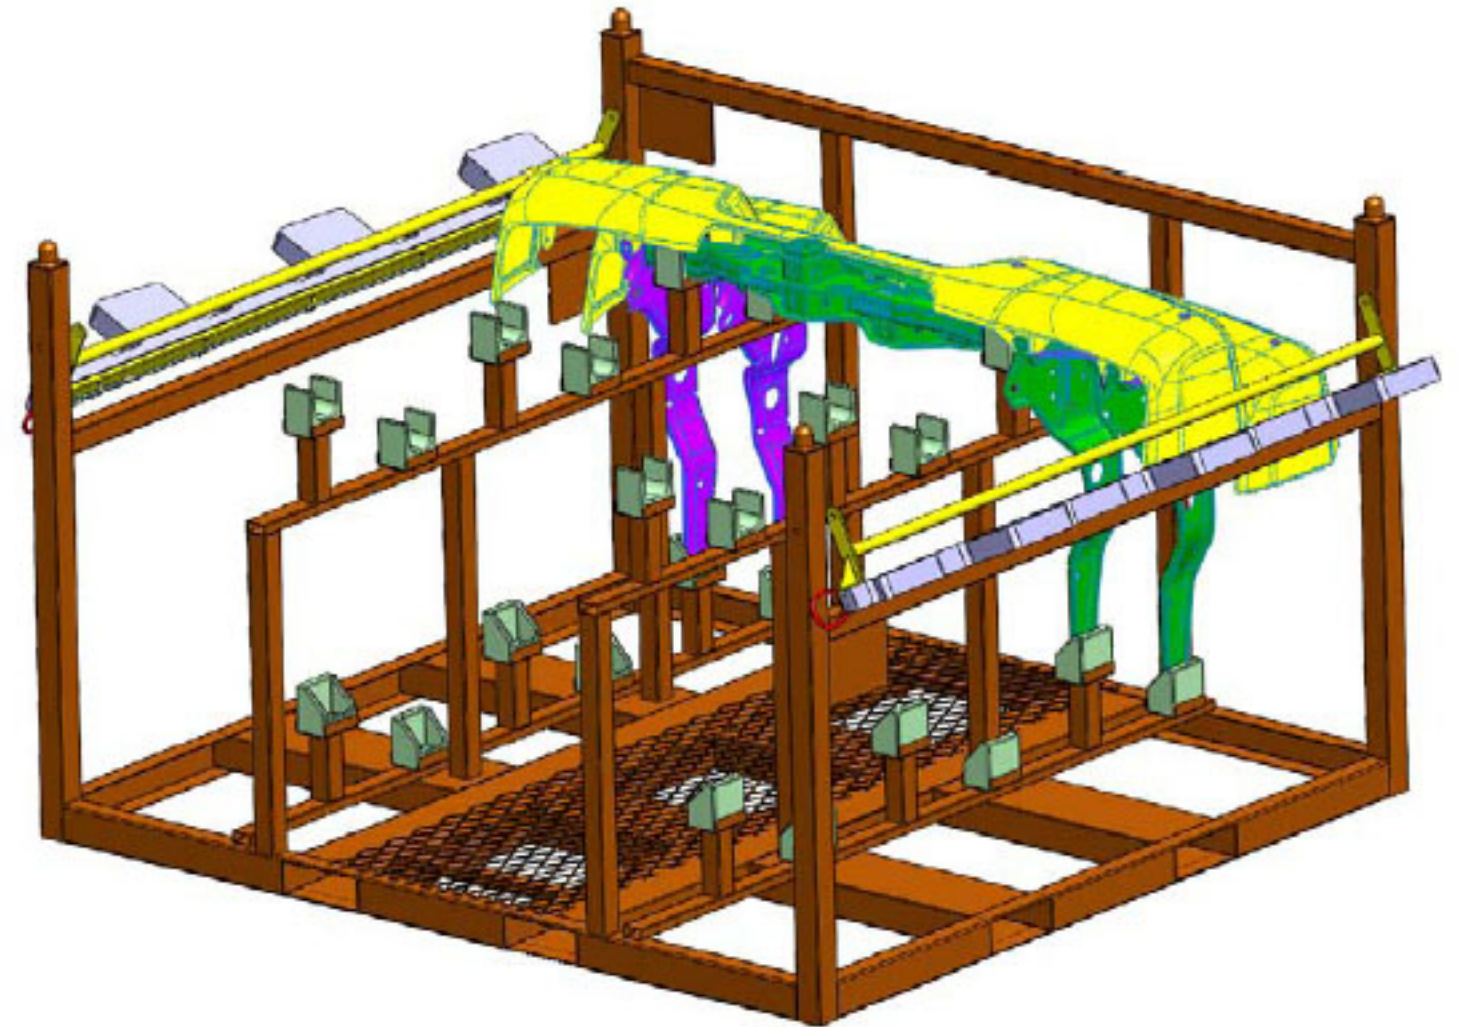

Bumper With Hitch (Concept) Rack

Rack Size: 85" x 77" x 52"
Rack Weight Empty: 625 lbs
Rack holds 6 parts
Up to 16 racks fit into a 53' trailer

Rack with Gates Closed

Rack with Gates Open

Designer: _____ Sheet(s): Sheet 2 of 2